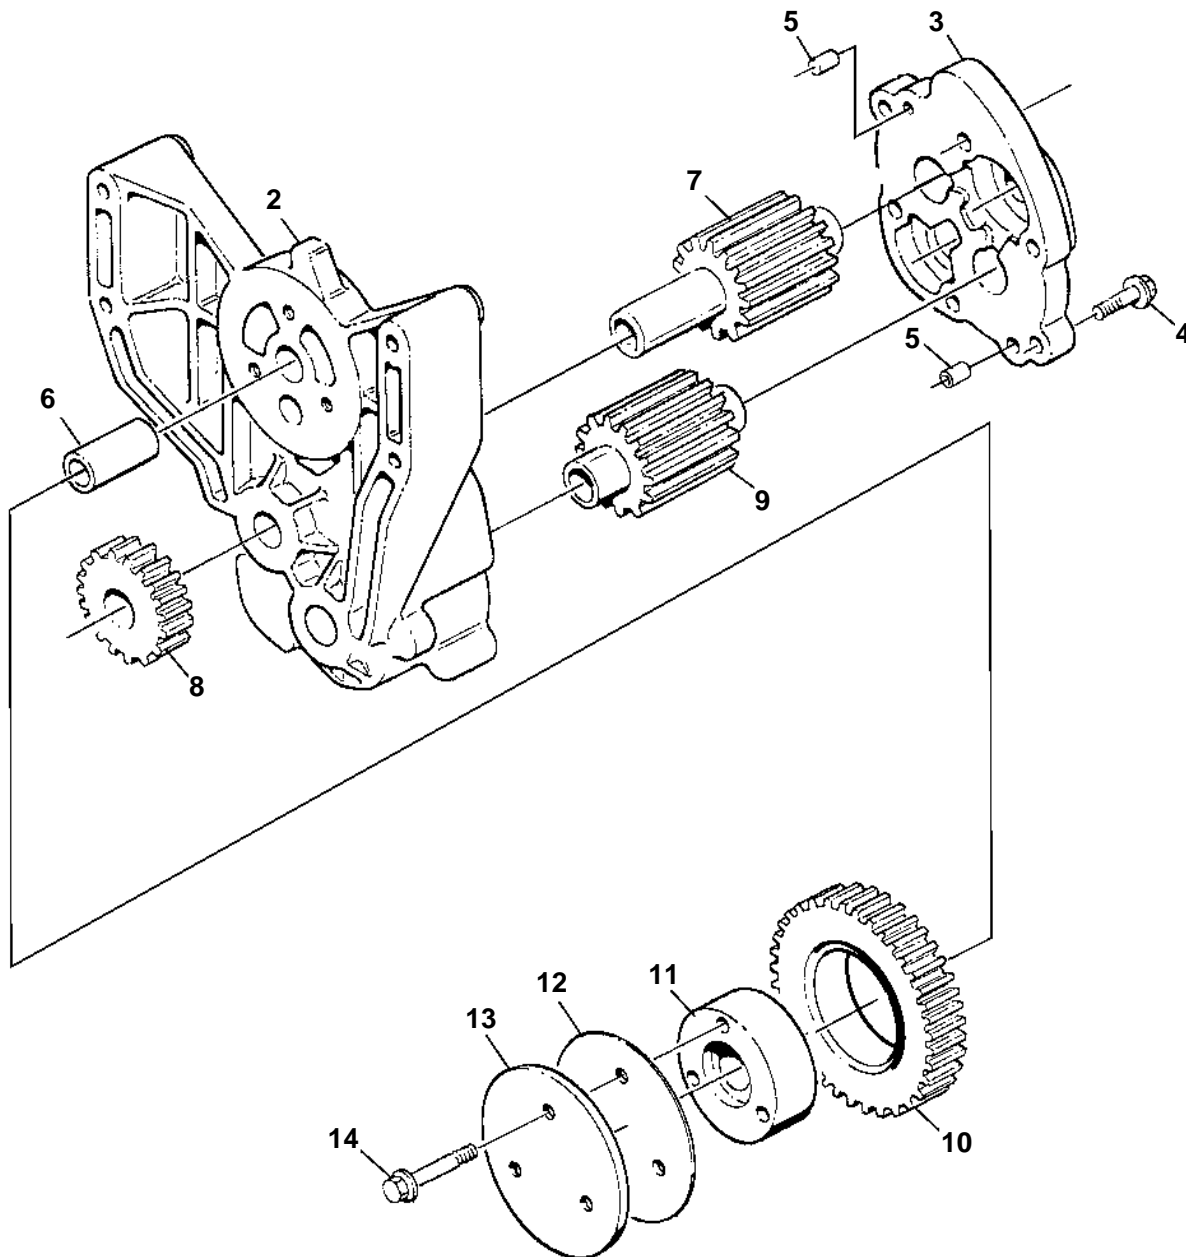

TWD1240VE, TAD1241VE, TAD1242VE, TAD1250VE, TAD1251VE, TAD1252VE

1

TWD1240VE, TAD1241VE, TAD1242VE, TAD1250VE, TAD1251VE, TAD1252VE

REF	PART NO.	QTY	DESCRIPTION
1	8170261	1	Oil pump
2		1	· Oil pump housing
3		1	· Cover
4	946470	2	· Flange screw
5	422426	2	· Pin
6		1	· Pin
7		1	· Shaft, with gear
8		1	· Gear
9		1	· Shaft, with gear
10		1	· Idler gear
11		1	· Hub
12		1	· Bearing shield
13		1	· Thrust washer
14	948217	3	· Flange screw